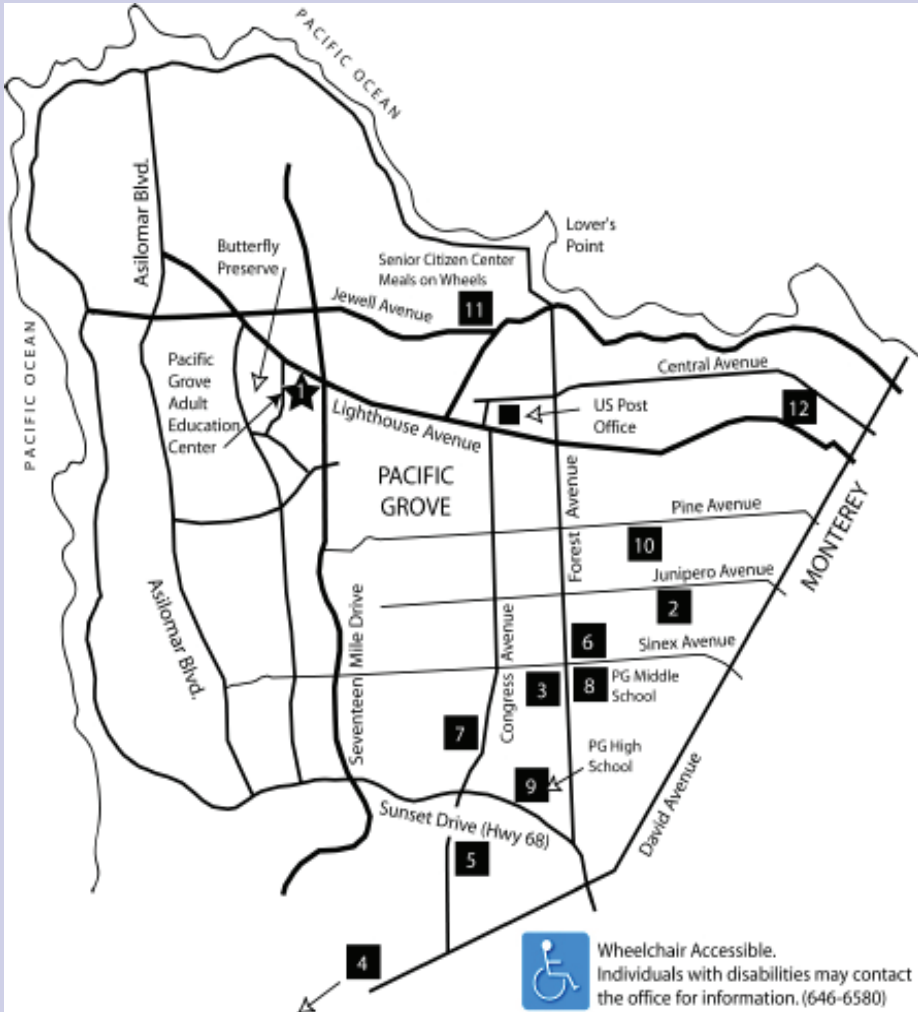

MAP & LOCATIONS

1. Adult Education Center - 1025 Lighthouse Ave
2. Community Center - 515 Junipero Ave
3. Canterbury Woods - 651 Sinex Ave
4. The Del Monte - 1229 David Ave
5. Forest Grove School - 1065 Congress Ave
6. Forest Hill Manor - Corner of Forest & Gibson
7. Gateway Center - 850 Congress Ave
8. PG Middle School - 835 Forest Ave
9. PG High School - 615 Sunset Dr.
10. Robert Down School - 485 Pine Ave
11. Sally Griffin Active Living Center - 700 Jewell Ave
12. PG Convalescent Hospital - 200 Lighthouse Ave